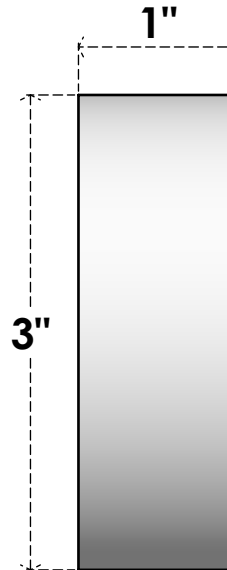

ROSP030X030X100GRY12

3"W X 3"H X 1"P STANDARD GRAYSON SPIRAL ROSETTE WITH SQUARE EDGE,
ARCHITECTURAL GRADE PVC

FRONT

SIDE

EKENA MILLWORK
2300 WEST MAIN ST.
CLARKSVILLE, TX 75426
TOLL FREE: 866-607-0453
WWW.EKENAMILLWORK.COM

NOTES

1. INSTALLATION TO BE COMPLETED IN ACCORDANCE WITH MANUFACTURER'S SPECIFICATIONS.
2. DRAWING MAY NOT BE TO SCALE
3. THIS DRAWING IS INTENDED FOR DESIGN AND PLANNING PURPOSES ONLY.
4. ALL INFORMATION CONTAINED HEREIN WAS CURRENT AT THE TIME OF DEVELOPMENT BUT MUST BE REVIEWED AND APPROVED BY THE PRODUCT MANUFACTURER TO BE CONSIDERED ACCURATE.
5. ARCHITECTURAL GRADE PVC PRODUCTS ARE MADE FROM EXPANDED CELLULAR PVC AND COME NATURALLY WHITE BUT MAY BE PAINTED