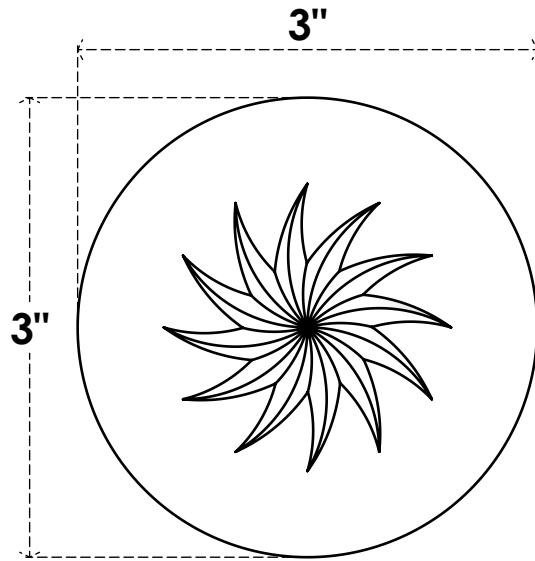

ROSP030X030X100GRY12

3"W X 3"H X 1"P STANDARD GRAYSON SPIRAL ROSETTE WITH SQUARE EDGE,
ARCHITECTURAL GRADE PVC

FRONT

SIDE

EKENA MILLWORK
2300 WEST MAIN ST.
CLARKSVILLE, TX 75426
TOLL FREE: 866-607-0453
WWW.EKENAMILLWORK.COM